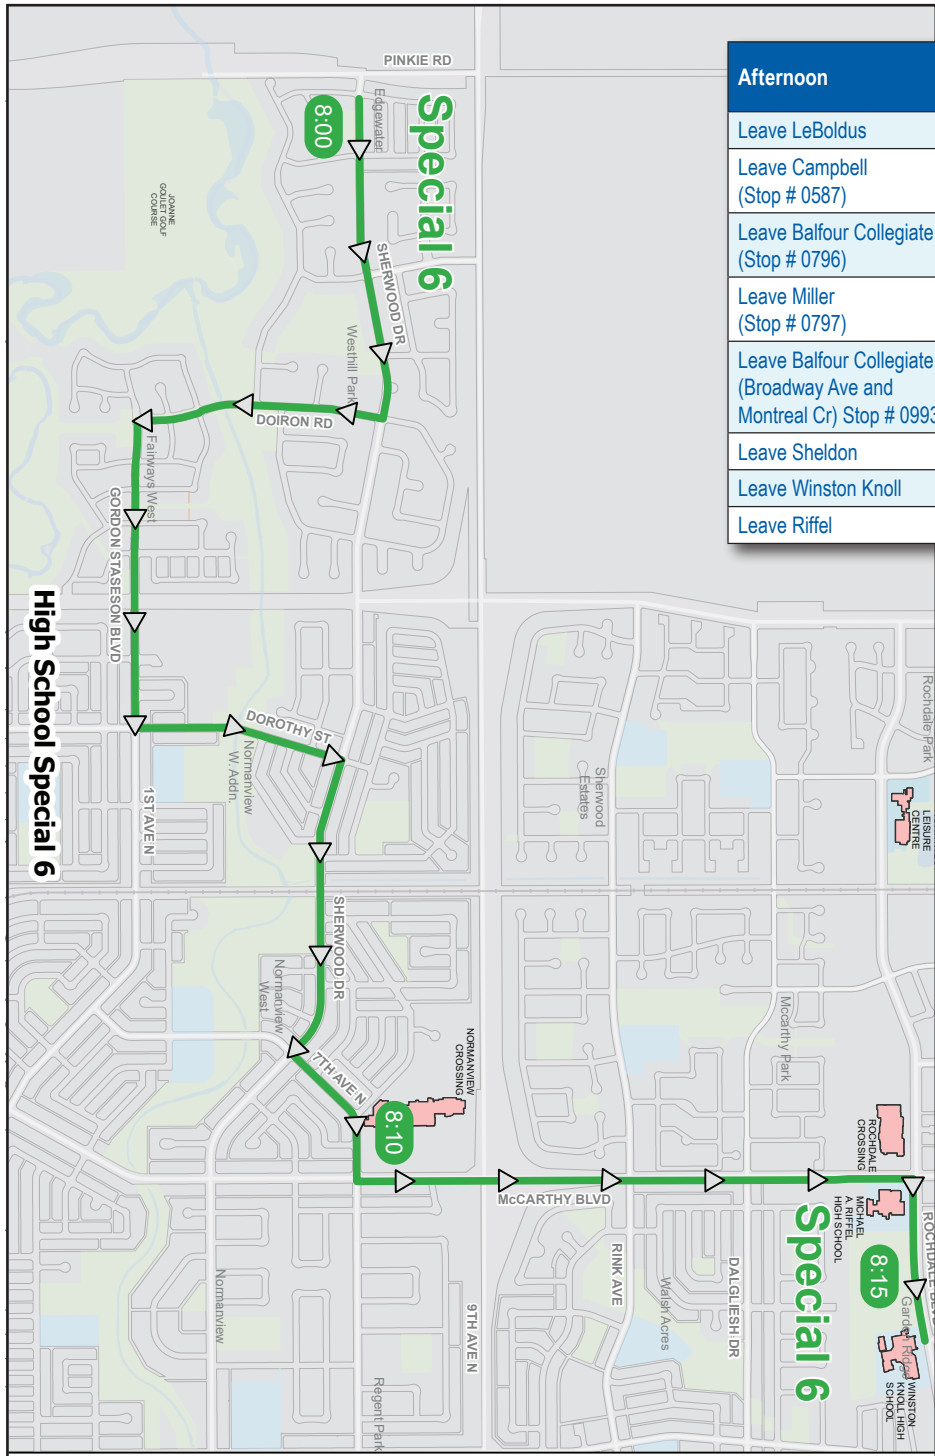

**HIGH SCHOOL SERVICE ROUTES June 2023**

To Campbell Collegiate and Leboldus High School

Afternoon	Special 1	Special 3	Special 9
Leave LeBoldus	3:30	3:30	
Leave Campbell (Stop # 0587)	3:35	3:35	
Leave Balfour Collegiate (Stop # 0796)	3:45		3:30
Leave Miller (Stop # 0797)	3:45		3:30
Leave Balfour Collegiate (Broadway Ave and Montreal Cr) Stop # 0993		3:45	
Leave Sheldon			
Leave Winston Knoll			
Leave Riffel			

**High School Special 1, 3, 9**

Students travelling to Campbell can also catch the #22 Arcola East-University. For more information visit [Regina.ca/Transit](http://Regina.ca/Transit)

Afternoon	Special 6	Special 8
Leave LeBoldus		
Leave Campbell (Stop # 0587)		
Leave Balfour Collegiate (Stop # 0796)		
Leave Miller (Stop # 0797)		
Leave Balfour Collegiate (Broadway Ave and Montreal Cr) Stop # 0993		
Leave Sheldon		3:25
Leave Winston Knoll	3:30	
Leave Riffel	3:35	